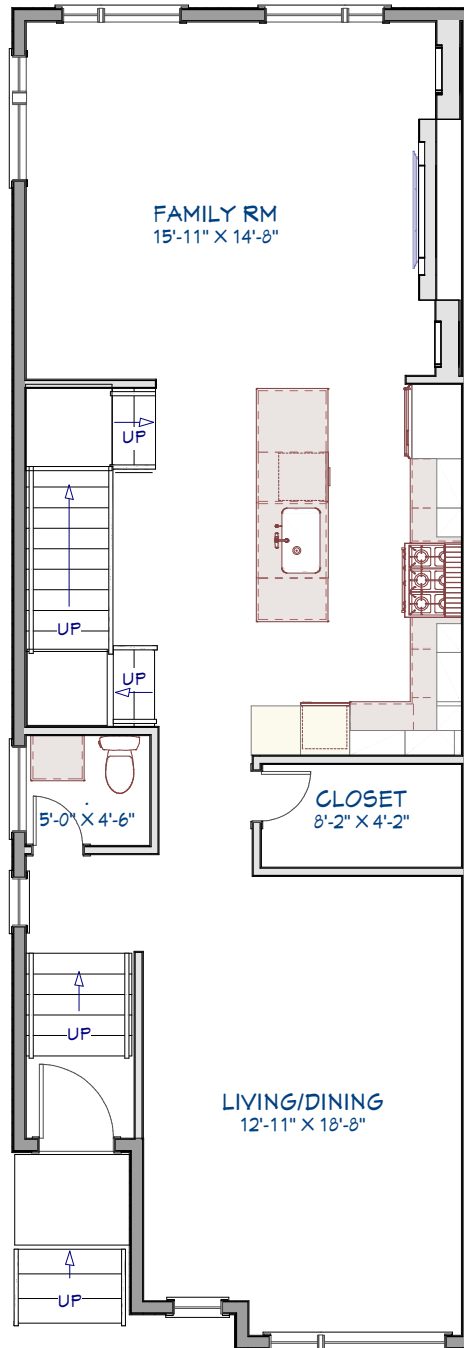

1954 Valley Farm
End-unit, 2756 sqft
MAIN FLOOR

1954 Valley Farm
End-unit, 2756 sqft
SECOND FLOOR

1954 Valley Farm
End-unit, 2156 sqft

LOWER LEVEL
WALKOUT
30FT deep yard