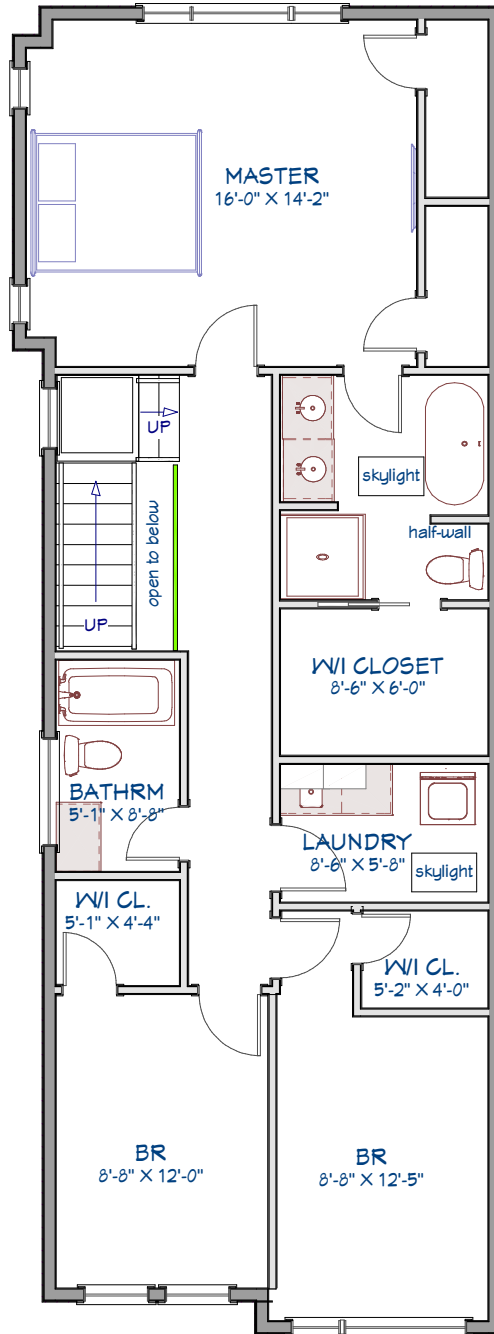

1954 Valley Farm
End-unit, 2756 sqft
MAIN FLOOR

1954 Valley Farm
End-unit, 2756 sqft
SECOND FLOOR

1954 Valley Farm
End-unit, 2156 sqft

LOWER LEVEL
WALKOUT
30FT deep yard